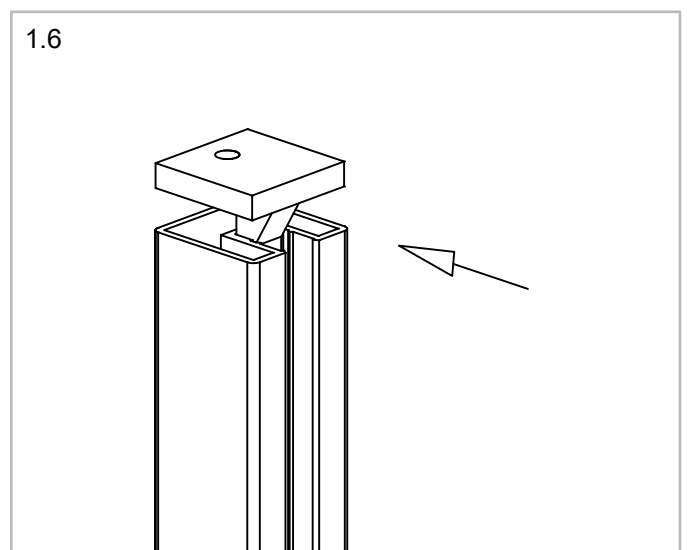

End Post - Shower Glass Partition Walls

Options:

NO glass-machining needed

Weight: 2,7 kg

Finish: Chrome Design Anthracite Black Design Matt Brass Effect Design

Scope of Supply:

1x

1x

1x

1x

1x 960 mm

1x 2700 mm

End Post - Shower Glass Partition Walls

Assembly:

End Post - Shower Glass Partition Walls

Assembly: