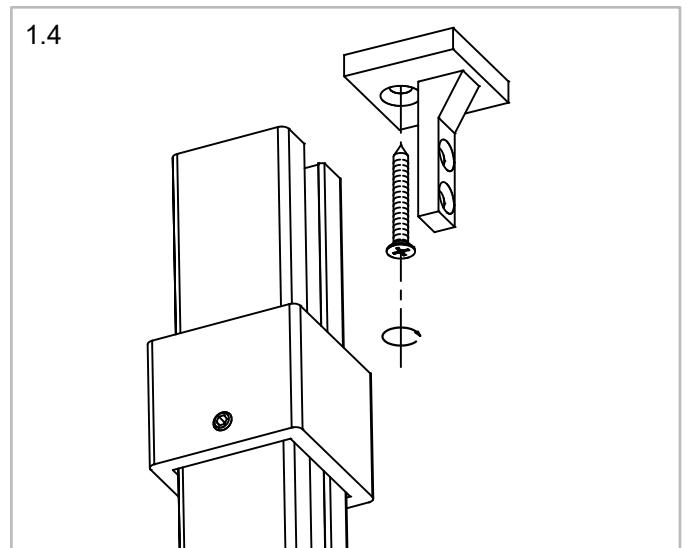

End Post - Shower Glass Partition Walls

Options:

NO glass-machining needed

Weight: 2,7 kg

Finish: Chrome Design Anthracite Black Design Matt Brass Effect Design

Scope of Supply:

1x

1x

1x

1x

1x 960 mm

1x 2700 mm

End Post - Shower Glass Partition Walls

Assembly:

End Post - Shower Glass Partition Walls

Assembly: