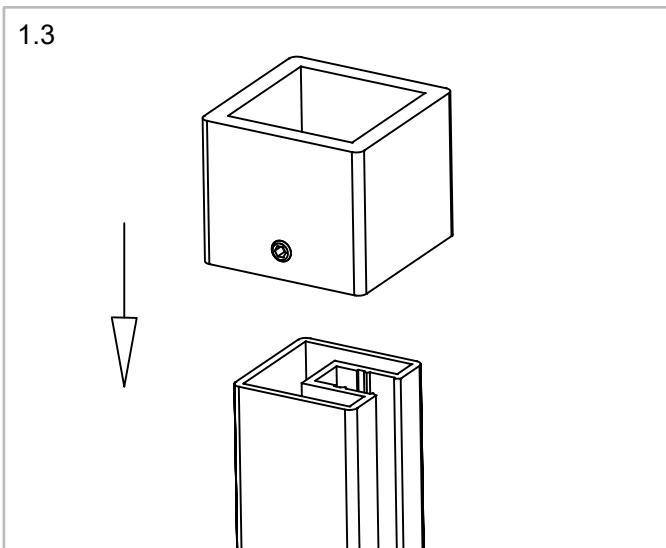

End Post - Shower Glass Partition Walls

Options:

NO glass-machining needed

Weight: 2,7 kg

Finish: Chrome Design Anthracite Black Design Matt Brass Effect Design

Scope of Supply:

1x

1x

1x

1x

1x 960 mm

1x 2700 mm

End Post - Shower Glass Partition Walls

Assembly:

End Post - Shower Glass Partition Walls

Assembly: