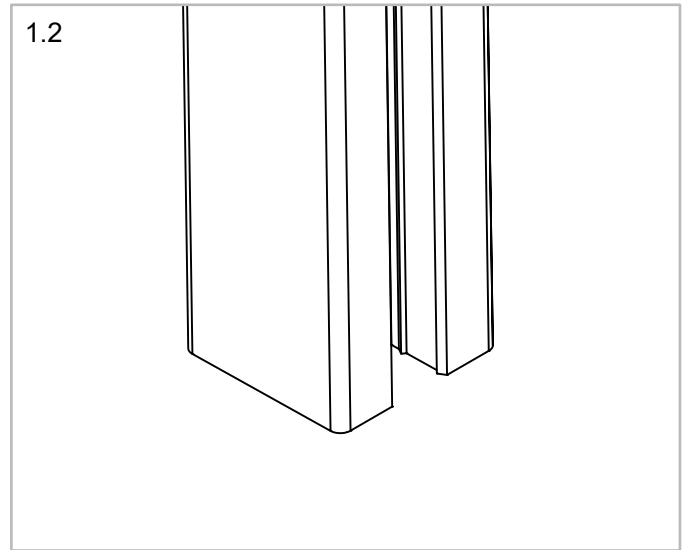

End Post - Shower Glass Partition Walls

Options:

NO glass-machining needed

Weight: 2,7 kg

Finish: Chrome Design Anthracite Black Design Matt Brass Effect Design

Scope of Supply:

1x

1x

1x

1x

1x 960 mm

1x 2700 mm

End Post - Shower Glass Partition Walls

Assembly:

End Post - Shower Glass Partition Walls

Assembly: