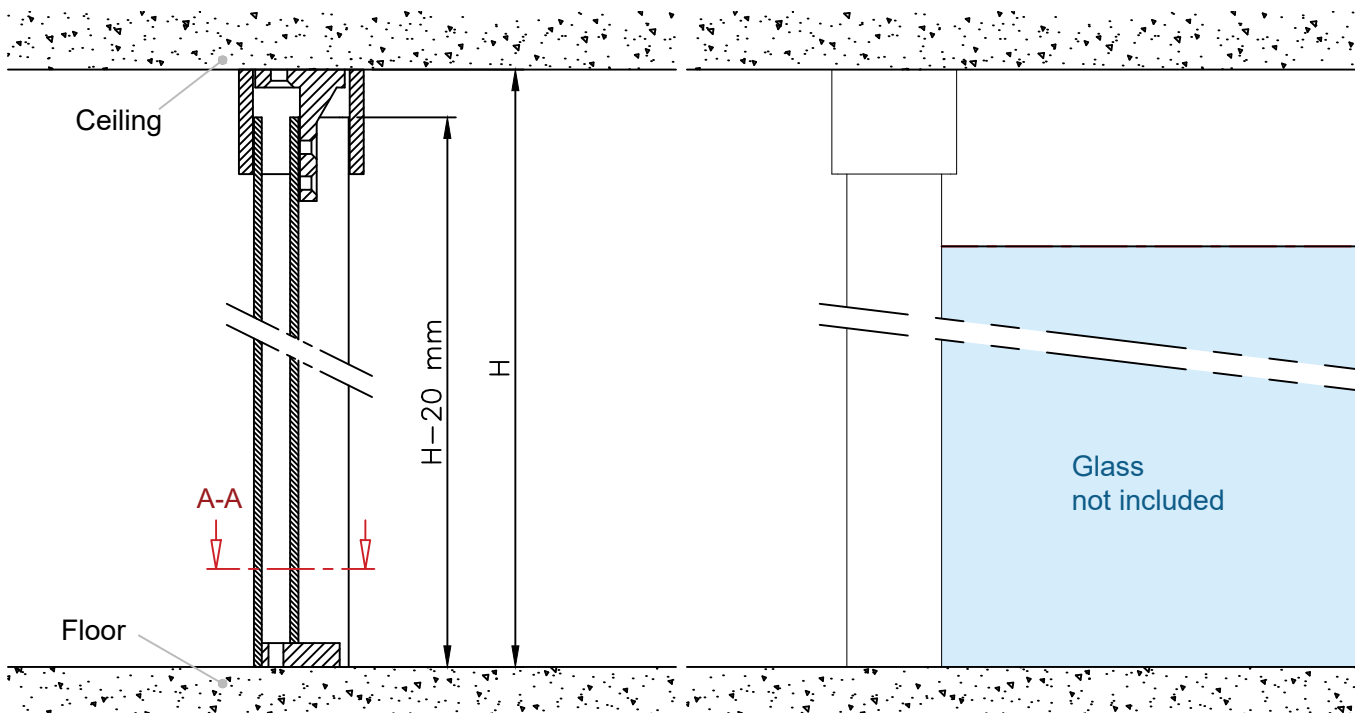

End Post - Shower Glass Partition Walls

Options:

NO glass-machining needed

Weight: 2,7 kg

Finish: Chrome Design Anthracite Black Design Matt Brass Effect Design

Scope of Supply:

1x

1x

1x

1x

1x 960 mm

1x 2700 mm

End Post - Shower Glass Partition Walls

Assembly:

End Post - Shower Glass Partition Walls

Assembly: