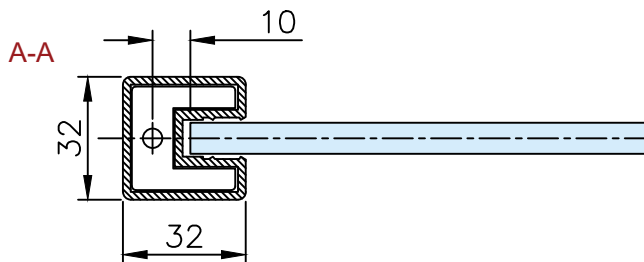

End Post - Shower Glass Partition Walls

Options:

NO glass-machining needed

Weight: 2,7 kg

Finish: Chrome Design Anthracite Black Design Matt Brass Effect Design

Scope of Supply:

1x

1x

1x

1x

1x 960 mm

1x 2700 mm

End Post - Shower Glass Partition Walls

Assembly:

End Post - Shower Glass Partition Walls

Assembly: