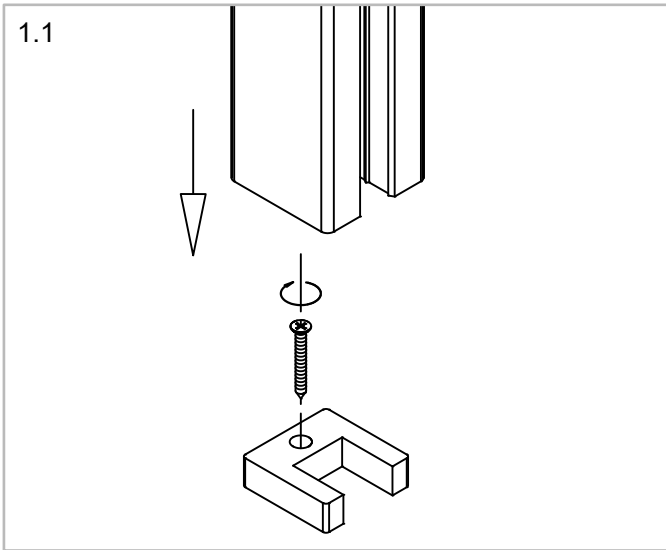

End Post - Shower Glass Partition Walls

Options:

NO glass-machining needed

Weight: 2,7 kg

Finish: Chrome Design Anthracite Black Design Matt Brass Effect Design

Scope of Supply:

1x

1x

1x

1x

1x 960 mm

1x 2700 mm

End Post - Shower Glass Partition Walls

Assembly:

End Post - Shower Glass Partition Walls

Assembly: