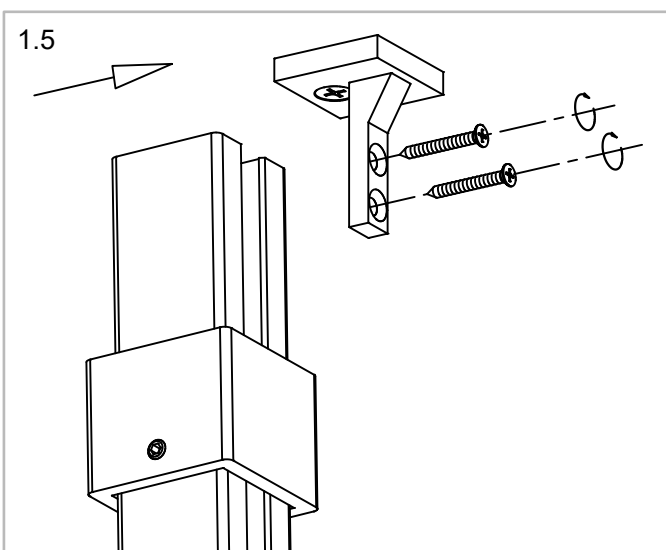

End Post - Shower Glass Partition Walls

Options:

NO glass-machining needed

Weight: 2,7 kg

Finish: Chrome Design Anthracite Black Design Matt Brass Effect Design

Scope of Supply:

1x

1x

1x

1x

1x 960 mm

1x 2700 mm

End Post - Shower Glass Partition Walls

Assembly:

End Post - Shower Glass Partition Walls

Assembly: